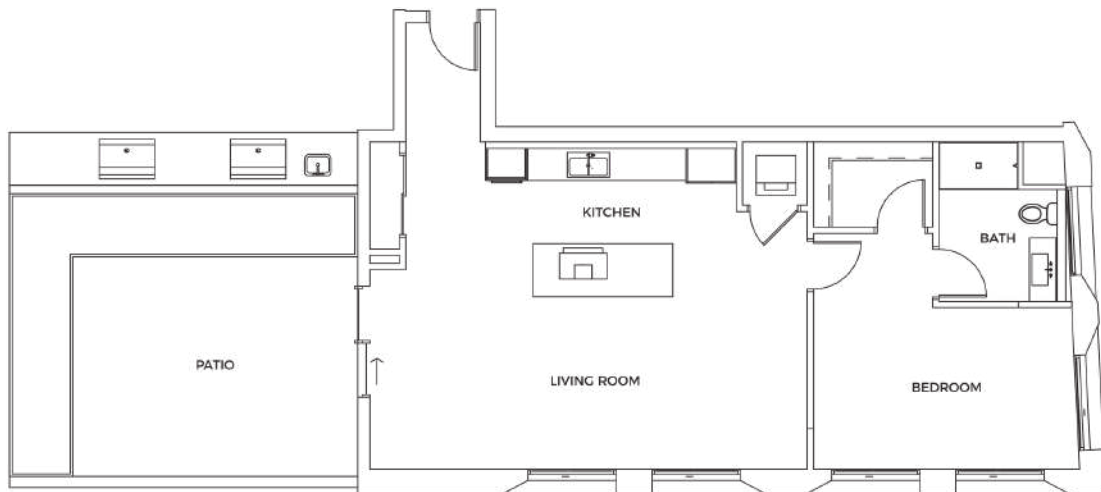

# ASTER

1 BED / 1 BATH

# 1123

SQ. FT.

LANA

10375 Washington Blvd | Culver City, CA 90232

[www.livelana.com](http://www.livelana.com)

Floor plans are artist's rendering. All dimensions are approximate. Actual product and specifications may vary in dimension or detail. Not all features are available in every rental home. Prices and availability are subject to change. Rent is based on monthly frequency. Additional fees may apply, such as but not limited to package delivery, trash, water, amenities, etc. Deposits vary. Please see a representative for details.