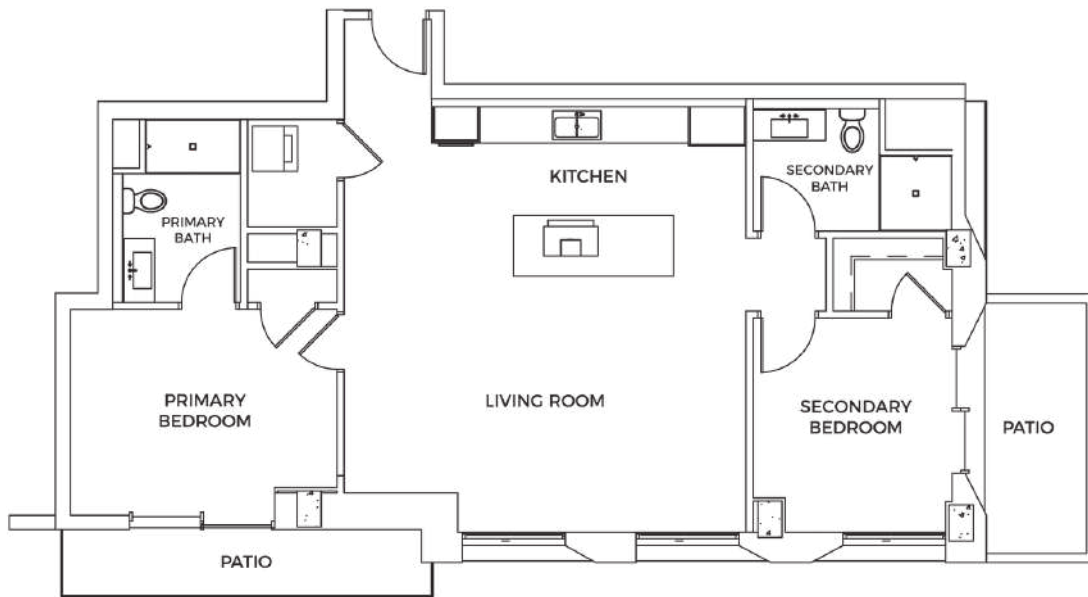

# DRAGONFLY 1204 - 1274

2 BED / 2 BATH

SQ. FT.

LANA

10375 Washington Blvd | Culver City, CA 90232

[www.livelana.com](http://www.livelana.com)

Floor plans are artist's rendering. All dimensions are approximate. Actual product and specifications may vary in dimension or detail. Not all features are available in every rental home. Prices and availability are subject to change. Rent is based on monthly frequency. Additional fees may apply, such as but not limited to package delivery, trash, water, amenities, etc. Deposits vary. Please see a representative for details.