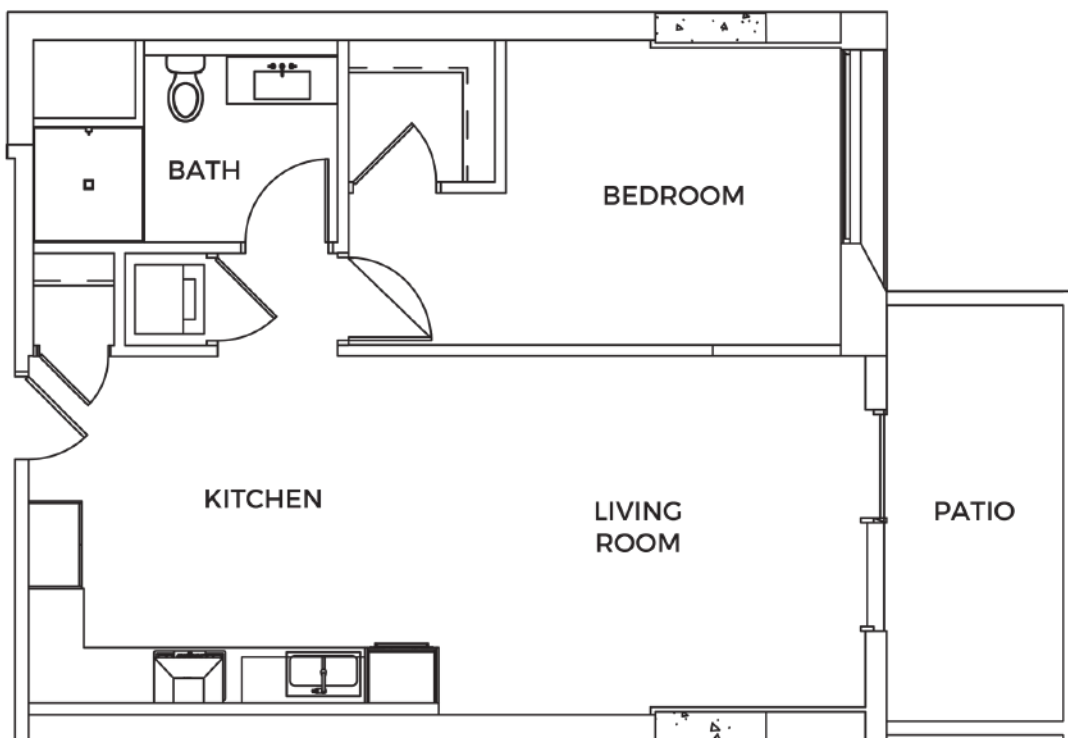

# IRIS

1 BED / 1 BATH

# 742 - 1492

SQ. FT.

LANA

10375 Washington Blvd | Culver City, CA 90232

[www.livelana.com](http://www.livelana.com)

Floor plans are artist's rendering. All dimensions are approximate. Actual product and specifications may vary in dimension or detail. Not all features are available in every rental home. Prices and availability are subject to change. Rent is based on monthly frequency. Additional fees may apply, such as but not limited to package delivery, trash, water, amenities, etc. Deposits vary. Please see a representative for details.