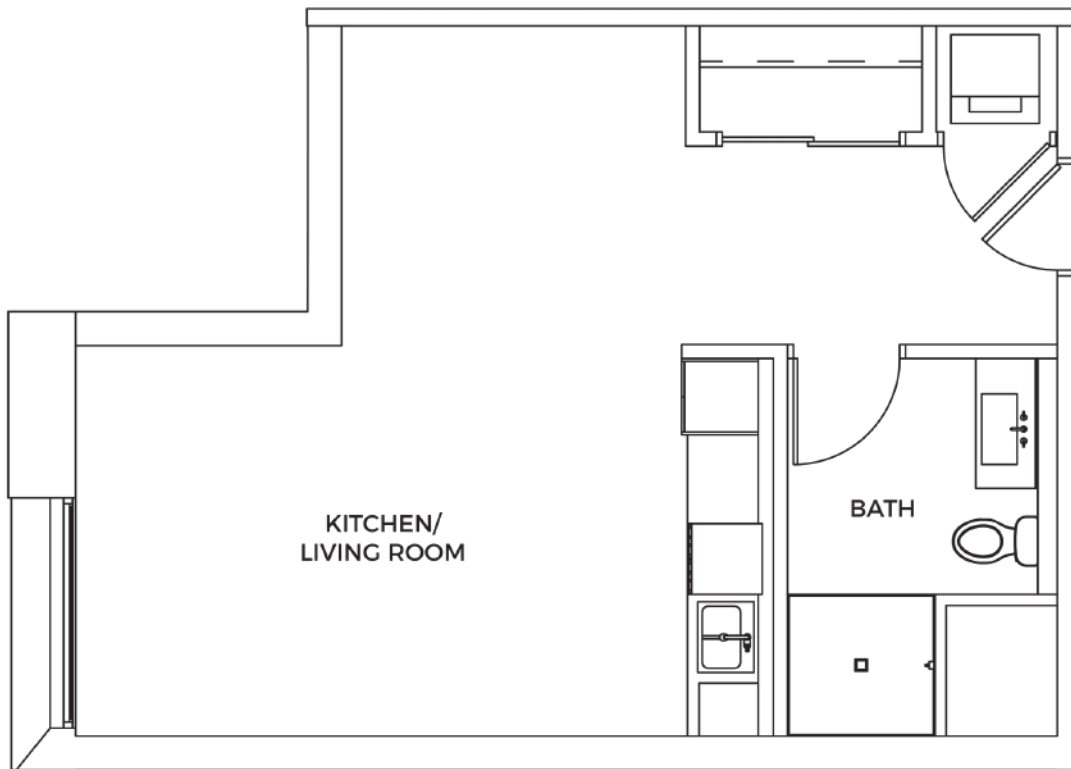

# LATANA

STUDIO / 1 BATH

# 492 - 666

SQ. FT.

LANA

10375 Washington Blvd | Culver City, CA 90232

[www.livelana.com](http://www.livelana.com)

Floor plans are artist's rendering. All dimensions are approximate. Actual product and specifications may vary in dimension or detail. Not all features are available in every rental home. Prices and availability are subject to change. Rent is based on monthly frequency. Additional fees may apply, such as but not limited to package delivery, trash, water, amenities, etc. Deposits vary. Please see a representative for details.