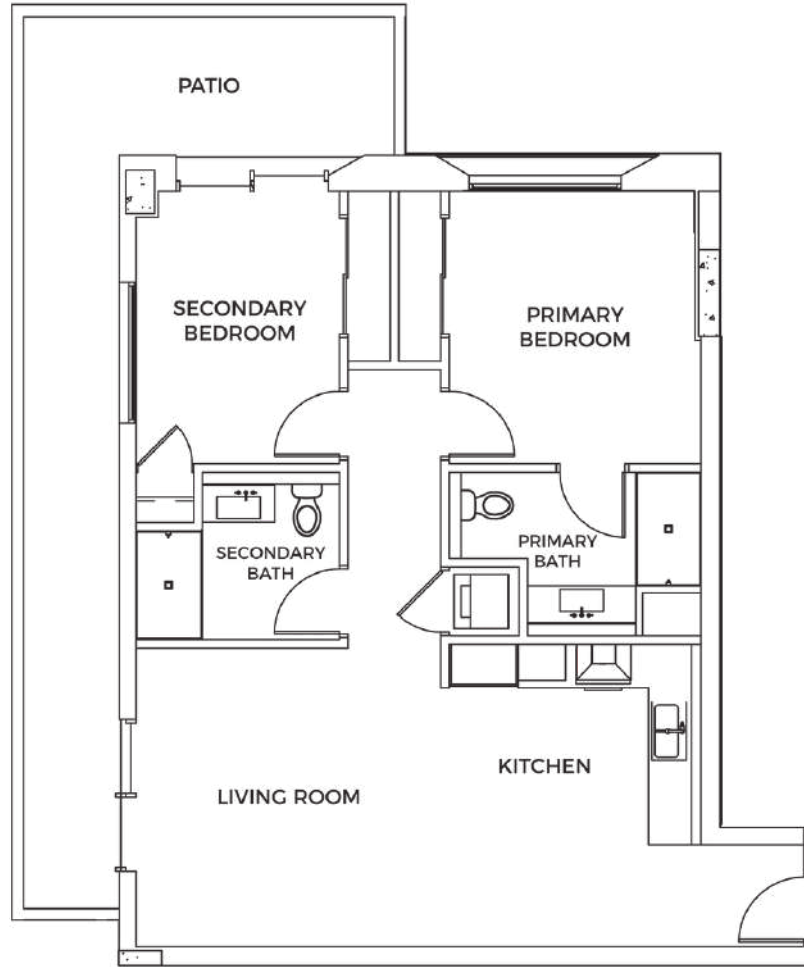

# LOTUS

2 BED / 2 BATH

# 1060 - 1068

SQ. FT.

LANA

10375 Washington Blvd | Culver City, CA 90232

[www.livelana.com](http://www.livelana.com)

Floor plans are artist's rendering. All dimensions are approximate. Actual product and specifications may vary in dimension or detail. Not all features are available in every rental home. Prices and availability are subject to change. Rent is based on monthly frequency. Additional fees may apply, such as but not limited to package delivery, trash, water, amenities, etc. Deposits vary. Please see a representative for details.