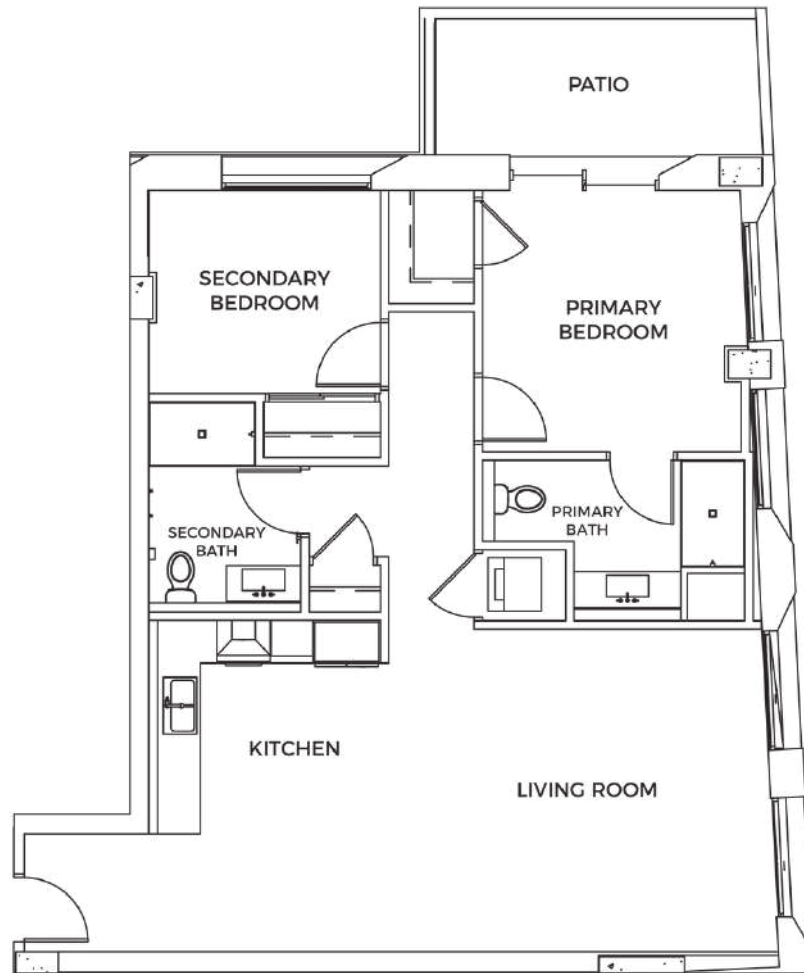

ROSE

1026 - 1212

2 BED / 2 BATH

SQ. FT.

LANA

10375 Washington Blvd | Culver City, CA 90232

www.livelana.com

Floor plans are artist's rendering. All dimensions are approximate. Actual product and specifications may vary in dimension or detail. Not all features are available in every rental home. Prices and availability are subject to change. Rent is based on monthly frequency. Additional fees may apply, such as but not limited to package delivery, trash, water, amenities, etc. Deposits vary. Please see a representative for details.