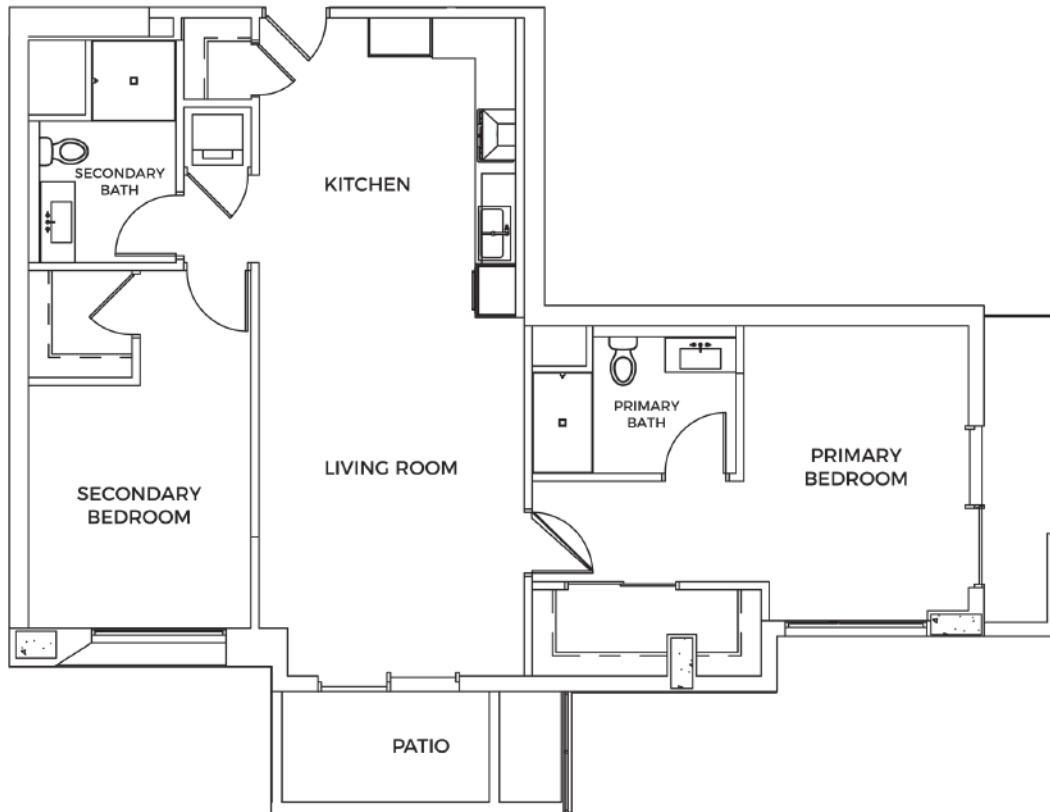

# TIGER LILY

# 1142 - 1255

2 BED / 2 BATH

SQ. FT.

LANA

10375 Washington Blvd | Culver City, CA 90232

[www.livelana.com](http://www.livelana.com)

Floor plans are artist's rendering. All dimensions are approximate. Actual product and specifications may vary in dimension or detail. Not all features are available in every rental home. Prices and availability are subject to change. Rent is based on monthly frequency. Additional fees may apply, such as but not limited to package delivery, trash, water, amenities, etc. Deposits vary. Please see a representative for details.