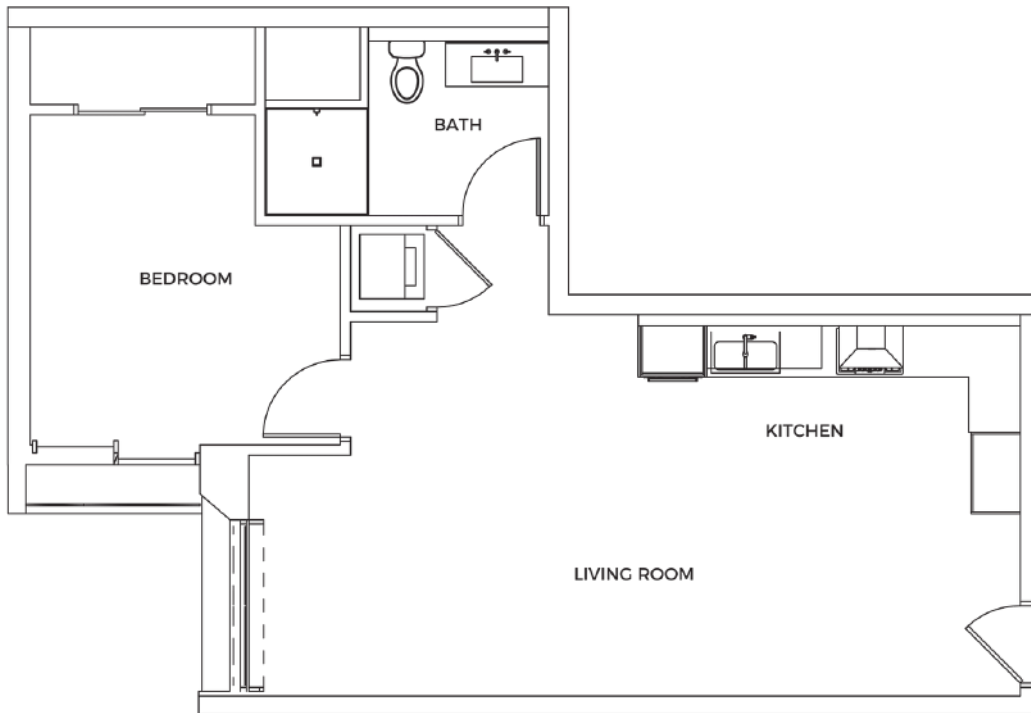

TULIP

1 BED / 1 BATH

1012

SQ. FT.

LANA

10375 Washington Blvd | Culver City, CA 90232

www.livelana.com

Floor plans are artist's rendering. All dimensions are approximate. Actual product and specifications may vary in dimension or detail. Not all features are available in every rental home. Prices and availability are subject to change. Rent is based on monthly frequency. Additional fees may apply, such as but not limited to package delivery, trash, water, amenities, etc. Deposits vary. Please see a representative for details.